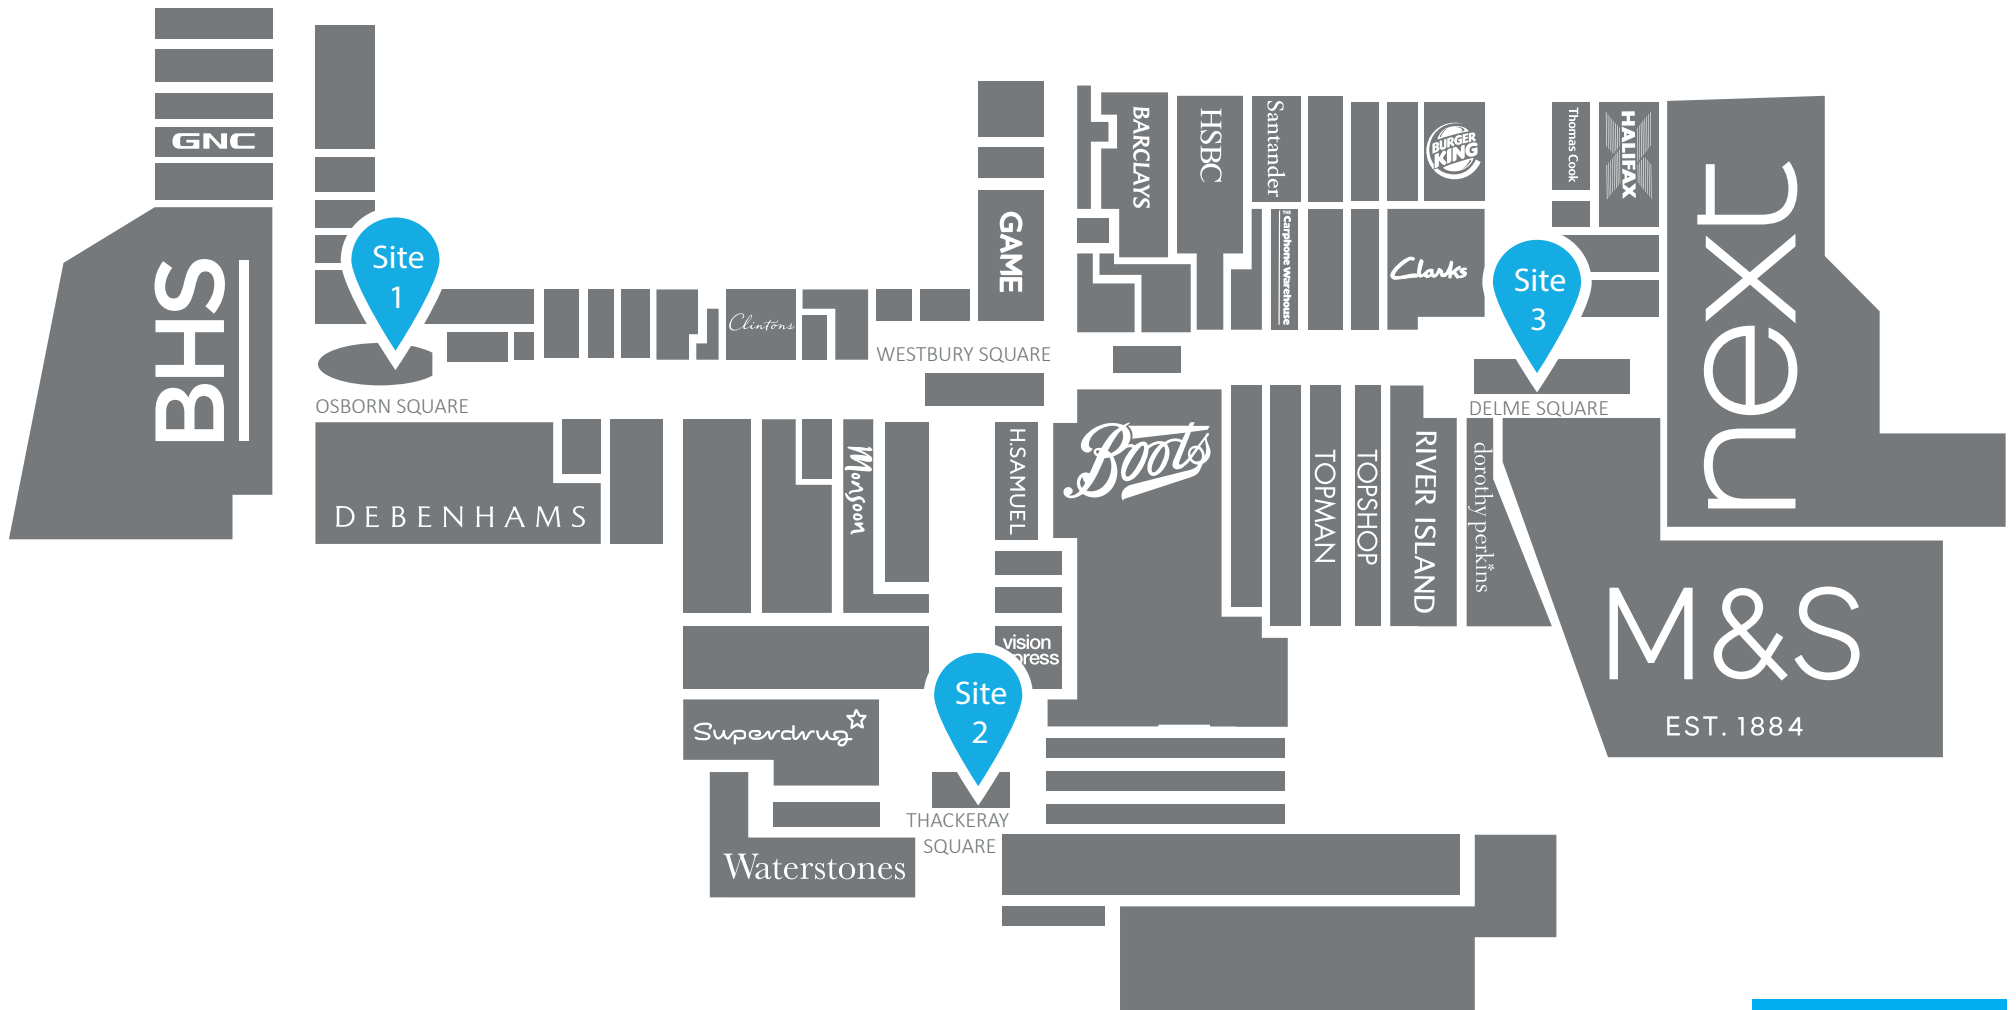

Studio impression only.

To check availability,
contact sales team on
0208 343 2525